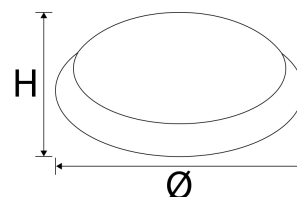

## Technical Details:

Luminous Flux:	1670 lm
LED Output:	24 W
Light Yield:	70 lm/W
Light Temperature:	2800 K
Light Color:	warmwhite
Color Rendering Index:	≥80 Ra
Color Consistency (SDCM):	<4
Beam Angle:	120 °
Light Emission:	downward
LED-Chip:	SMD 5630
Ignition Time:	<1 s
Input Current:	AC 110 - 240V, 50/60Hz
Power Consumption:	24 W
Contains Driver:	✓
Power Factor (PF):	>0.9
Input Driver:	terminal
CC/CV:	CC
Input Lamp:	cable with flying leads
Switching Cycles:	>50.000
Ambient Temperature (TA):	-20°C - 40°C

Dimensions:	395x113 mm
Mounting:	ceiling,wall
Montageart:	surface mounted
IP Class:	20
Housing Color	white
Housing Material:	steel
Coating:	lacquered
Cover:	opal
Net Weight:	1280 g
Type of Packaging:	box
Dimensions of Packaging:	440x430x120
Weight incl. Packaging:	1.8 kg
Content Master Package:	5
Dimensions of Master Package:	640x480x480 mm
Weight Master Package:	10,3 kg
Product Line:	Advance Line
Warranty	2 years
Operating Hours:	35.000 h L80/B20
Disposal Obligation:	✓
Customs Tariff Number:	9405409990
Certifications	CE,D
Barcode:	4250557802800