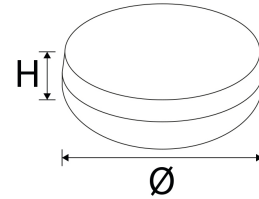

Vatura 20,5-860-1630LM

Technical Details:

Luminous Flux:	1630 lm
LED Output:	20 W
Light Yield:	82 lm/W
Light Temperature:	6000 K
Light Color:	cold white
Color Rendering Index:	≥80 Ra
Color Consistency (SDCM):	<6
Beam Angle:	120 °
Light Emission:	downward
LED-Chip Manufacturer:	Samsung
LED-Chip:	SMD 2835
Ignition Time:	<0,5 s
Power Consumption:	20 W
Contains Driver:	✓
Power Factor (PF):	>0.9
Input Driver:	terminal
CC/CV:	CC
Input Lamp:	Terminal
Switching Cycles:	>25.000
Electrical Protection Class:	II
Compatible with Emergency Current:	✓
Ambient Temperature (TA):	-20°C - 45°C

Dimensions:	340x100 mm
Mounting:	ceiling,wall
Montageart:	recessed
IP Class:	44
IK Code:	10
Housing Color	white
Housing Material:	plastic
Cover:	opal
Net Weight:	1370 g
Type of Packaging:	box
Dimensions of Packaging:	355x355x110
Weight incl. Packaging:	1.66 kg
Content Master Package:	5
Dimensions of Master Package:	560x365x370 mm
Weight Master Package:	8,4 kg
Product Line:	Advance Line
Warranty	3 years
Operating Hours:	50.000 h L70/B50
Disposal Obligation:	✓
Customs Tariff Number:	9405499090
Certifications	CE,D
Barcode:	4250557809076
Ideal für Flure und Treppenhäuser	
Perfect for corridors and staircase hous	
Kann im Freien unter Vordächer verwendet werden!	
Can be used temporarily outside under canopies	