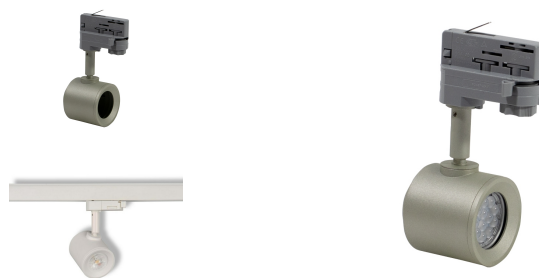

Danza Single Phase Adapter

Product information "Danza Single Phase Adapter"

LED 3 Phase Tracklight Bulb Adapter

Danza ist the solution to add GU10 bulbs to your tracklight system. Easy to install, long lifespan. Different versions: 1- or 3-phase

Technical Details:

Housing Material:	aluminum
Housing Color	silver
Coating:	lacquered
Dimensions	155x74x70 mm
Net Weight:	260 g
Warranty	2 years

Information and Downloads: