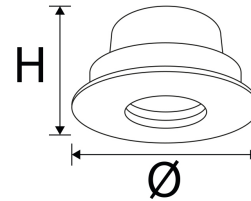

Plaja Frame Single Slot round

Technical Details:

Light Emission:	downward
Ambient Temperature (TA):	-10°C - 40°C

Information and Downloads:

Dimensions:	87x43 mm
Installation Depth:	41 mm
Cut-Out Dimensions:	77 mm
Mounting:	Decke
Montageart:	recessed
Pivot Range pan:	30 °
Housing Color	black
Housing Material:	aluminum
Coating:	powder-coated
Net Weight:	83 g
Type of Packaging:	bag
Dimensions of Packaging:	190x220x1
Weight incl. Packaging:	0.086 kg
Content Master Package:	60
Dimensions of Master Package:	450x320x240 mm
Weight Master Package:	6,54 kg
Warranty	2 years
Customs Tariff Number:	9405499090
Certifications	CE
Barcode:	4250557809793