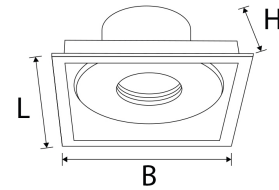

Plaja Frame Single Slot Square

Technical Details:

Light Emission:	downward
Ambient Temperature (TA):	-10°C - 40°C

Information and Downloads:

Dimensions:	111x111x54 mm
Installation Depth:	52 mm
Cut-Out Dimensions:	98x98 mm
Mounting:	Decke
Montageart:	recessed
Pivot Range pan:	30 °
Housing Color	black
Housing Material:	aluminum
Coating:	powder-coated
Net Weight:	159 g
Type of Packaging:	bag
Dimensions of Packaging:	190x220x1
Weight incl. Packaging:	0.162 kg
Warranty	2 years
Customs Tariff Number:	9405499090
Certifications	CE
Barcode:	4250557809809