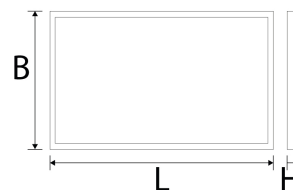

## Technical Details:

Luminous Flux:	3600 lm
LED Output:	34 W
Light Yield:	100 lm/W
Light Temperature:	3000 K
Light Color:	warmwhite
Color Rendering Index:	≥80 Ra
Color Consistency (SDCM):	<4
Beam Angle:	110 °
Unified Glare Rating (UGR):	<19
Light Emission:	downward
LED-Chip:	SMD 2835
Ignition Time:	<0,5 s
Input Current:	AC 220 - 240V, 50/60Hz
Power Consumption:	36 W
Contains Driver:	✓
Driver Manufacturer:	Lifud
Power Factor (PF):	>0.95
Input Driver:	terminal
Output of Driver:	DC 30 - 40V, 900mA
CC/CV:	CC+CV
Input Lamp:	plug connector
Switching Cycles:	>100.000
Electrical Protection Class:	II
Ambient Temperature (TA):	-20°C - 45°C

Dimensions:	595x295x13 mm
Mounting:	ceiling,wall
Montageart:	recessed
IP Class:	20
IK Code:	06
Housing Color	greywhite
Housing Material:	aluminum
Coating:	lacquered
Cover:	opal
Net Weight:	2047 g
Type of Packaging:	box
Dimensions of Packaging:	620x40x370
Weight incl. Packaging:	2.368 kg
Content Master Package:	4
Dimensions of Master Package:	640x190x395 mm
Weight Master Package:	10,41 kg
Product Line:	Advance Line
Warranty	5 years
Operating Hours:	50.000 h L80/B20
Disposal Obligation:	✓
Customs Tariff Number:	9405409990
Certifications	CE,TÜV,ENEC,LM80,D
Barcode:	4250557809885