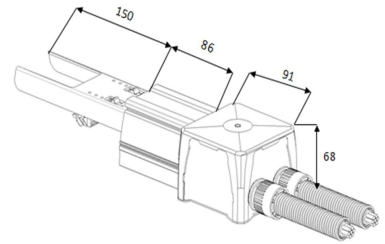

Xona Maxima Power Feed in Box

Technical Details:

Information and Downloads:

Product Line:	Premio Line
Customs Tariff Number:	9405409990
Certifications	CE