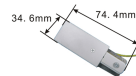

Powerrail

Product information "Powerrail"

Single Phase track rail - Feeder

The Litegear® Powerrail is a single-phase superstructure trolley and serves as a supporting structure and power supply for single-phase track lights.

Feedin module with single-phase connection terminal.

The infeed adapter is available in white and silver.

- Supply voltage: 200-240V
- Housing material: plastic
- Color: silver
- Dimensions: 7.44 x 3.5 x 1.78cm

Technical Details:

Housing Color	silver
Dimensions	65x35x178 mm
Net Weight:	72 g

Information and Downloads: