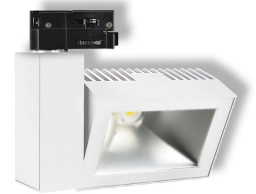

Movara MKII 70/38-927-3230LM WH

Product information "Movara MKII 70/38-927-3230LM WH"

LED Tracklight

With the Movara MKII Litegear® presents the update of the successful Movara series. Movara is characterized by a wide, symmetrical dispersion of 70° and is therefore suitable for illuminating walls, banners and shelves, for example in supermarkets. High-quality components such as ENEC certified electronic drivers with a 3-year manufacturer's warranty and COB chips from Luminus ensure a long and reliable operating life of up to 35,000 hours L80. The Movara track spotlight is available in 3 light colors from warm white to neutral white and in 3 housing colors (black, white, silver). 3 phases can be selected and tapped via the trackrail adapter. The Tracklight can be rotated by 355 ° and swiveled by 90 ° for perfect positioning.

Technical Details:

Luminous Flux	3230 lm
Light Yield:	85 lm/W
Light Temperature:	2700 K
Color Rendering Index (CRI)	≥90 Ra
Color Consistency (SDCM):	3
Power Consumption:	38 W
Power Factor (PF):	0.98
Operating Hours:	>35.000 h L80/B20
Switching Cycles:	>100.000
Ignition Time:	<0,5 s
Ambient Temperature (TA):	-10°C - 40°C
Housing Material:	aluminum
Housing Color	white
Coating:	powder-coated
Pivot Range pan:	355 °
Pivot Range tilt:	90 °
Dimensions	193x70x170 mm
Net Weight:	900 g
Warranty	3 years