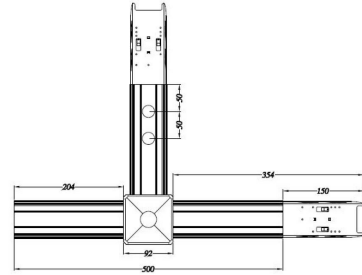

# Xona Maxima Basic T-Node

## Technical Details:

Input Lamp:	plug connector
Ambient Temperature (TA):	-20°C - 50°C

Information and Downloads:

Mounting:	Decke
Montageart:	surface mounted
IP Class:	30
Housing Color	white
Housing Material:	steel
Coating:	coated
Special Feature of Housing:	90°/180° T Connector
Type of Packaging:	bag
Product Line:	Advance Line
Disposal Obligation:	✓
Customs Tariff Number:	9405409990
Certifications	CE,TÜV,ENEC
Barcode:	4250557815435
T-Verbinder Maxima Basic, 5-adrig, inkl. Haken	
T-Node for Maxima Basic, 5-wire incl. hanging	