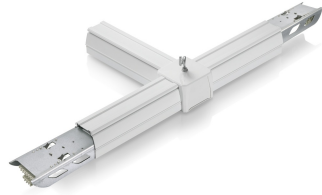

# Xona Maxima Basic T-Node

## Technical Details:

Input Lamp:	plug connector
Ambient Temperature (TA):	-20°C - 50°C

Information and Downloads:

Mounting:	Decke
Montageart:	surface mounted
IP Class:	30
Housing Color	white
Housing Material:	steel
Coating:	coated
Special Feature of Housing:	90°/180° T Connector
Type of Packaging:	bag
Product Line:	Advance Line
Disposal Obligation:	✓
Customs Tariff Number:	9405409990
Certifications	CE,TÜV,ENEC
Barcode:	4250557815435
T-Verbinder Maxima Basic, 5-adrig, inkl. Haken	
T-Node for Maxima Basic, 5-wire incl. hanging	