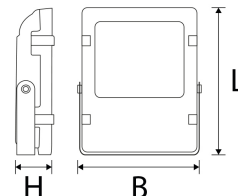

Luna Plane IP66 Floodlight 12-840-1200LM

Technical Details:

Luminous Flux:	1200 lm
LED Output:	11 W
Light Yield:	100 lm/W
Light Temperature:	4000 K
Light Color:	neutralwhite
Color Rendering Index:	≥80 Ra
Color Consistency (SDCM):	<4
Beam Angle:	120 °
LED-Chip Manufacturer:	Edison
LED-Chip:	SMD 2835
Ignition Time:	<0,5 s
Input Current:	AC 85 - 265V, 50/60Hz
Power Consumption:	12 W
Contains Driver:	✓
Power Factor (PF):	>0.9
Input Driver:	cable with plug
Output of Driver:	DC 36 - 42V, 300mA
CC/CV:	CC
Input Lamp:	cable with plug
Switching Cycles:	>35.000
Ambient Temperature (TA):	-20°C - 50°C

Dimensions:	190x235x75 mm
Mounting:	ceiling,wall,ground
Montageart:	surface mounted
IP Class:	66
IK Code:	08
Housing Color	silver
Housing Material:	aluminum
Coating:	powder-coated
Special Feature of Housing:	prismatic cover
Net Weight:	1131 g
Type of Packaging:	box
Dimensions of Packaging:	193x78x240
Weight incl. Packaging:	1.239 kg
Content Master Package:	12
Dimensions of Master Package:	500x390x260 mm
Weight Master Package:	13,50 kg
Product Line:	Advance Line
Warranty	3 years
Operating Hours:	50.000 h L70/B50
Disposal Obligation:	✓
Customs Tariff Number:	9405499090
Certifications	CE,GS
Barcode:	4250557807454