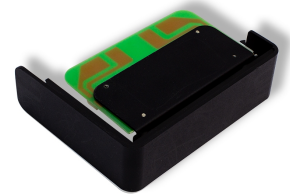

Varia Treiber mit Einschubblende schwarz

Product information "Varia Treiber mit Einschubblende schwarz"

Modular LED track spotlight

The Varia Tracklight from the German manufacturer Litegear is probably the most innovative LED surface-mounted spotlight in the world. The modular, service-friendly design allows the reflector, the LED module and the LED driver to be replaced in seconds without tools. So you can change the LED chip color with a different light color afterwards or equip the reflector against one with a more optimal beam angle. After a long period of use, the internal ballasts often fail, even the user himself can replace the ballast by simply plugging them in, similar to battery pack a screwdriver. The power adjustment of the LED power supplies by means of small DIP switches is also brilliant. The power of the LED track lights can be adjusted in 4 stages: 28W, 32W, 36W, 42W! Hereby one achieves either maximum performance or achieves maximum power savings. Customers have the choice between 3 housing colors or different color combinations in which one can combine the reflector ring or the cover of the driver housing differently.

Varia is extremely variable!

Varia is assembled according to her personal configuration in Germany.

- Changeable and adjustable LED Driver: 28-42W
- Exchangeable LED COB module with the best quality of light and high efficiency: CRI> 80 or CRI> 90 with improved color rendering
- Selectable light colors: 2700K, 3000K, 3500K, 4000K, 5700K, Gold for baked goods, Fresh Meat and Meat Plus for meat and sausage products, Exciting Color for fashion
- long life: up to 50,000 hours L70
- reflector exchangeable without tools: 15 °, 25 °, 36 °
- 3-phase power adapter, compatible with all standard track rails
- 3 Housing color available: white, gray, black or numerous combinations thereof
- passive cooling, aluminum heat sink
- modular design