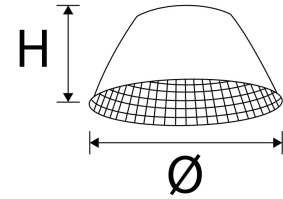

# Varia Reflektor 15°

## Technical Details:

Beam Angle:	15 °
Swappable Reflector:	✓
Ambient Temperature (TA):	-10°C - 40°C

Information and Downloads:

Dimensions:	93x46 mm
Housing Color	silver
Housing Material:	aluminum
Coating:	chrome-plated
Net Weight:	16 g
Dimensions of Packaging:	180x150x1
Weight incl. Packaging:	0.017 kg
Content Master Package:	100
Dimensions of Master Package:	490x490x230 mm
Weight Master Package:	14 kg
Product Line:	Premio Line
Warranty	3 years
Customs Tariff Number:	9405499090
Certifications	CE
Barcode:	4250557811345
Reflektor für Varia 15°	