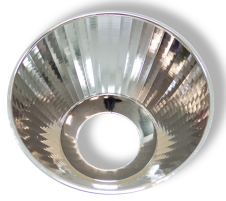

# Varia Reflektor 15°

## Technical Details:

Beam Angle:	15 °
Swappable Reflector:	✓
Ambient Temperature (TA):	-10°C - 40°C

Information and Downloads:

Dimensions:	93x46 mm
Housing Color	silver
Housing Material:	aluminum
Coating:	chrome-plated
Net Weight:	16 g
Dimensions of Packaging:	180x150x1
Weight incl. Packaging:	0.017 kg
Content Master Package:	100
Dimensions of Master Package:	490x490x230 mm
Weight Master Package:	14 kg
Product Line:	Premio Line
Warranty	3 years
Customs Tariff Number:	9405499090
Certifications	CE
Barcode:	4250557811345
Reflektor für Varia 15°	