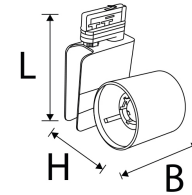

Varia Gehäuse 42W-BL

Technical Details:

Swappable Reflector:	✓
Input Current:	AC 220 - 240V, 50/60Hz
Power Consumption:	42 W
Output of Driver:	DC 32-42V, 700-1050mA
CC/CV:	CC
Input Lamp:	Power rail
Ambient Temperature (TA):	-10°C - 40°C

Information and Downloads:

Dimensions:	218x118x167 mm
Mounting:	Decke
Montageart:	surface mounted
Pivot Range pan:	350 °
Pivot Range tilt:	90 °
IP Class:	20
Housing Color	black
Housing Material:	Aluminium/plastic
Coating:	powder-coated
Special Feature of Housing:	3-Phase Track Adapter
Cover:	clear
Net Weight:	1135 g
Type of Packaging:	box
Dimensions of Packaging:	240x165x190
Weight incl. Packaging:	1.335 kg
Content Master Package:	8
Dimensions of Master Package:	495x345x410 mm
Weight Master Package:	12,0 kg
Product Line:	Premio Line
Warranty	3 years
Disposal Obligation:	✓
Customs Tariff Number:	9405499090
Certifications	CE,LM80,D
Barcode:	4250557811321
Gehäuse für Varia black	