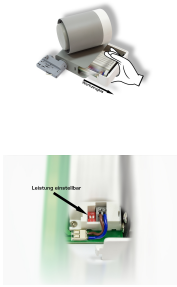

Varia Gehäuse 42W-BL

Technical Details:

Swappable Reflector:	✓
Input Current:	AC 220 - 240V, 50/60Hz
Power Consumption:	42 W
Output of Driver:	DC 32-42V, 700-1050mA
CC/CV:	CC
Input Lamp:	Power rail
Ambient Temperature (TA):	-10°C - 40°C

Information and Downloads:

Dimensions:	218x118x167 mm
Mounting:	Decke
Montageart:	surface mounted
Pivot Range pan:	350 °
Pivot Range tilt:	90 °
IP Class:	20
Housing Color	black
Housing Material:	Aluminium/plastic
Coating:	powder-coated
Special Feature of Housing:	3-Phase Track Adapter
Cover:	clear
Net Weight:	1135 g
Type of Packaging:	box
Dimensions of Packaging:	240x165x190
Weight incl. Packaging:	1.335 kg
Content Master Package:	8
Dimensions of Master Package:	495x345x410 mm
Weight Master Package:	12,0 kg
Product Line:	Premio Line
Warranty	3 years
Disposal Obligation:	✓
Customs Tariff Number:	9405499090
Certifications	CE,LM80,D
Barcode:	4250557811321
Gehäuse für Varia black	