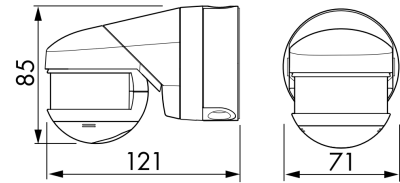

BEG Aussen Bewegungsmelder RC-plus next 130

Technical Details:

Information and Downloads:

Dimensions:	121x85x71 mm
Net Weight:	380 g
Weight incl. Packaging:	0.357 kg
Barcode:	4007529970018
Technische Details s. Beschreibung	