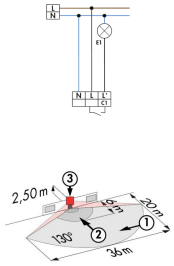

BEG Aussen Bewegungsmelder RC-plus next 130

Technical Details:

Information and Downloads:

Dimensions:	121x85x71 mm
Net Weight:	380 g
Weight incl. Packaging:	0.357 kg
Barcode:	4007529970018
Technische Details s. Beschreibung	