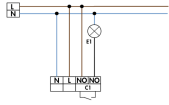

BEG Präsenzmelder PD9-M-1C-SDB-IP65-DE

Technical Details:

Information and Downloads:

Dimensions:	36x28 mm
Cut-Out Dimensions:	25 mm
Net Weight:	320 g
Weight incl. Packaging:	0.322 kg
Barcode:	4007529929122
Technische Details s. Beschreibung	