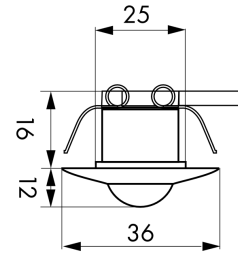

BEG Präsenzmelder PD9-M-1C-SDB-IP65-DE

Technical Details:

Information and Downloads:

Dimensions:	36x28 mm
Cut-Out Dimensions:	25 mm
Net Weight:	320 g
Weight incl. Packaging:	0.322 kg
Barcode:	4007529929122
Technische Details s. Beschreibung	