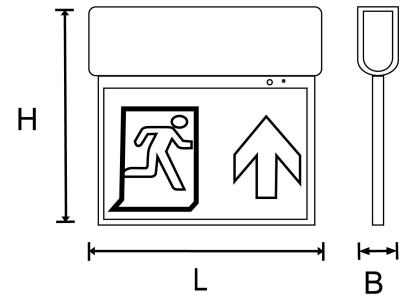

## Technical Details:

Storage Temperature: -10°C - 50°C

Information and Downloads:

Pivot Range tilt:	90 °
Housing Color	white-green
Housing Material:	plastic
Special Feature of Housing:	Mounting frame with springs
Viewing Distance EN1838:	≥30 m
Standards for emergency luminaires:	Zeichen nach ISO 7010
Type of Packaging:	box
Warranty	2 years
Disposal Obligation:	✓
Customs Tariff Number:	9405499090
Certifications	CE,D
Barcode:	4260733770236
optionale Fluchtwegschilder links/rechts	
optional exit signs: left/right	