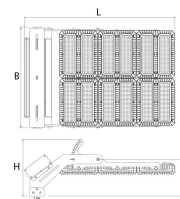

Campa Flex SF Floodlight WFL1350-757-210700LM

Technical Details:

Luminous Flux:	210700 lm
LED Output:	1270 W
Light Yield:	155 lm/W
Light Temperature:	5700 K
Light Color:	daylight
Color Rendering Index:	≥70 Ra
Color Consistency (SDCM):	<3
Beam Angle:	110 °
Light Emission:	downward
LED-Chip Manufacturer:	Lumileds
LED-Chip:	SMD 3030
Ignition Time:	<0,5 s
Input Current:	AC 100 - 265V, 50/60Hz
Power Consumption:	1360 W
Contains Driver:	✓
Driver Manufacturer:	Meanwell
Power Factor (PF):	>0.95
Input Driver:	cable with flying leads
CC/CV:	CC
Input Lamp:	terminal
Switching Cycles:	>100.000
Electrical Protection Class:	I
Compatible with Emergency Current:	✓
Ambient Temperature (TA):	-20°C - 45°C

Dimensions:	1100x656x463 mm
Mounting:	Wand, Boden
Montageart:	surface mounted
IP Class:	66
IK Code:	10
Housing Color	black
Housing Material:	aluminum
Coating:	powder-coated
Special Feature of Housing:	modular, swivelling
Cover:	Lens
Net Weight:	37300 g
Type of Packaging:	box
Content Master Package:	1
Product Line:	Advance Line
Warranty	5 years
Operating Hours:	100.000 h L80/B50
Disposal Obligation:	✓
Customs Tariff Number:	9405409990
Certifications	CE,LM80
Barcode:	4250557813561
optional 1-10V dimmbar	
Akzo Nobel Beschichtung	
Meanwell ELG-C Driver	