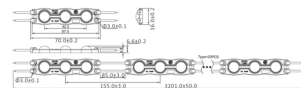

Nodi LED-Module 1,44-830-100LM

Technical Details:

Luminous Flux:	100 lm
LED Output:	1.44 W
Light Temperature:	3000 K
Light Color:	warmwhite
Color Rendering Index:	≥80 Ra
Beam Angle:	160 °
Light Emission:	upward
Dimmable:	✓
LED-Chip:	SMD 2835
Cut After:	60 mm
Number of LED:	4
Ignition Time:	<0,5 s
Input Current:	DC 12V, 90mA
Power Consumption:	1 W
Output of Driver:	DC 12V, 90mA
CC/CV:	CC
Input Lamp:	cable with flying leads
Switching Cycles:	>30.000
Ambient Temperature (TA):	-40°C - 50°C

Dimensions:	70x16x6,6 mm
Mounting:	ceiling,wall
Montageart:	surface mounted
IP Class:	65
Housing Color	white
Housing Material:	plastic
Special Feature of Housing:	Alukühlkörper inside
Cover:	clear
Net Weight:	8 g
Weight incl. Packaging:	0.008 kg
Content Master Package:	2500
Dimensions of Master Package:	500x350x350 mm
Weight Master Package:	21,0 kg
Product Line:	ECO Line
Warranty	3 years
Operating Hours:	50.000 h L70/B50
Disposal Obligation:	✓
Certifications	CE
Barcode:	4250557818078
Standart 20Stück 12VDC einseitige Einspeisung	
Max. 40 Stück 12VDC zweiseitige Einspeisung	
ideale Anzahl 40 Stück pro m ² =43,2W/m	
perfect illuminance: 40 pcs. per m ² =43,2W/m	