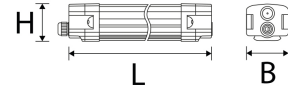

## Technical Details:

Ambient Temperature (TA):	-15°C - 50°C
Storage Temperature:	-40°C - 60°C

Information and Downloads:

Dimensions:	1502x80x78 mm
Mounting:	ceiling,wall
Montageart:	surface mounted
IP Class:	65
IK Code:	10
Housing Color	white
Housing Material:	Aluminium+PC
Special Feature of Housing:	polycarbonate
Cover:	white
Net Weight:	2160 g
Weight incl. Packaging:	2.16 kg
Content Master Package:	6
Dimensions of Master Package:	1620x250x300 mm
Weight Master Package:	14,8 kg
Product Line:	Advance Line
Warranty	5 years
Disposal Obligation:	✓
Customs Tariff Number:	9405 99 00 90
Certifications	CE,D
Barcode:	4250557815688
Einfache, und schnelle Montage, In/Out	
interne Durchgangsverdrahtung	