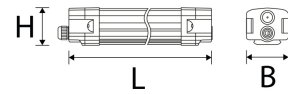

Alwetra 500E Battery Emergency Modul IP65/IK10-650lm

Technical Details:

Luminous Flux:	650 lm
LED Output:	5 W
Light Yield:	130 lm/W
Light Temperature:	4000 K
Light Color:	neutralwhite
Color Rendering Index:	≥80 Ra
Color Consistency (SDCM):	<6
Beam Angle:	120 °
Light Emission:	downward
LED-Chip:	SMD
Ignition Time:	<1 s
Input Current:	AC 220-240V, 50/60Hz
Power Consumption:	5 W
Contains Driver:	✓
Input Lamp:	plug connector
Switching Cycles:	>25.000
Electrical Protection Class:	II
Ambient Temperature (TA):	-10°C - 40°C
Storage Temperature:	-10°C - 40°C

Dimensions:	510x86x67 mm
Mounting:	Decke
Montageart:	surface mounted
IP Class:	65
IK Code:	10
Housing Color	white
Housing Material:	Aluminium+PC
Special Feature of Housing:	polycarbonate
Cover:	frosted
Net Weight:	1250 g
Type of Packaging:	box
Weight incl. Packaging:	1.25 kg
Product Line:	Advance Line
Warranty	2 years
Operating Hours:	25.000 h
Disposal Obligation:	✓
Customs Tariff Number:	9405409990
Certifications	CE,D
Barcode:	4250557818160
Batteriebetrieb:	min. 3h
Ladestrom	5-7W
Batterie:	Lithium / 0,35KG /