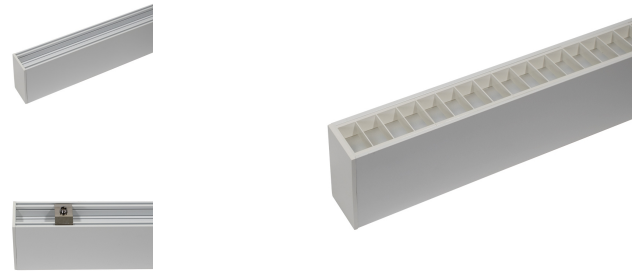

# DURATA LINE 30-840-2800LM FL

## Product information "DURATA LINE 30-840-2800LM FL"

Linear Office LED light line system

Durata Line is a modular LED light line system for offices, schools and retail spaces. The lights can be fastened directly to the ceiling with clips or suspended using steel cable sets. Durata Line is available in different versions such as different beam angles, light colors and optimized glare control, for example for computer workstations. Available housing colors: black or white

Technical specifications:

- modular light line system for Office, shop or schools
- High energy savings through high system efficiency of up to 105 lumens / watt
- optionally also available with dimmable drivers
- eye-friendly optics with optimized glare control UGR < 19 and flicker-free light