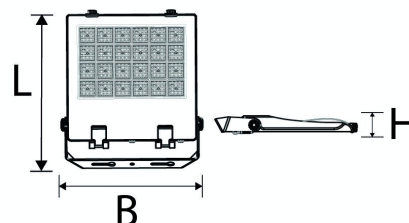

## Technical Details:

Luminous Flux:	33600 lm
LED Output:	230 W
Light Yield:	140 lm/W
Light Temperature:	4000 K
Light Color:	neutralwhite
Color Rendering Index:	≥80 Ra
Color Consistency (SDCM):	<5
Beam Angle:	90 °
Unified Glare Rating (UGR):	<22
Light Emission:	
LED-Chip Manufacturer:	Cree
LED-Chip:	SMD 3030
Number of LED:	384
Ignition Time:	<0,5 s
Power Consumption:	240 W
Contains Driver:	✓
Driver Manufacturer:	Meanwell® ELG
Power Factor (PF):	>0.95
Input Driver:	cable with flying leads
CC/CV:	CC
Input Lamp:	cable with flying leads
Switching Cycles:	>100.000
Electrical Protection Class:	I
Compatible with Emergency Current:	✓
Loop-Through Cabling:	✓
Ambient Temperature (TA):	-40°C - 50°C
Storage Temperature:	-40°C - 60°C

Dimensions:	518x450x62 mm
Mounting:	ceiling,wall,ground
Montageart:	surface mounted
Pivot Range tilt:	90 °
IP Class:	66
IK Code:	08
Housing Color	black
Housing Material:	aluminum
Coating:	powder-coated
Special Feature of Housing:	Low Glare Louver
Cover:	prismatic
Net Weight:	8600 g
Type of Packaging:	box
Dimensions of Packaging:	553x490x110
Weight incl. Packaging:	10 kg
Content Master Package:	1
Dimensions of Master Package:	553x490x110 mm
Weight Master Package:	10 kg
Product Line:	Premio Line
Warranty	5 years
Operating Hours:	50.000 h L90/B10
Disposal Obligation:	✓
Customs Tariff Number:	9405421000
Certifications	CE,LM79,LM80
Barcode:	4250557819778
High System Efficiency: max.140 Lumen/Watt	
Low Glare max. UGR<22 for Sportfield	
2 x Kabel-Verschraubung + Air compensation valve werkzeuglos zu öffnen, 24 Linsen	
tool free front opening, surge predection 6KV	