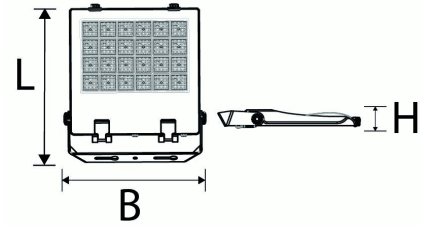

LUNA PRO WIRE GUARD

Technical Details:

CC/CV:	CC
Ambient Temperature (TA):	-40°C - 50°C
Storage Temperature:	-40°C - 60°C

Information and Downloads:

Montageart:	surface mounted
IK Code:	10
Housing Color	silver
Housing Material:	Edelstahl
Special Feature of Housing:	rostfrei
Type of Packaging:	box
Product Line:	Premio Line
Warranty	5 years
Disposal Obligation:	✓
Customs Tariff Number:	9405421000
Certifications	CE
Barcode:	4250557819907
Ballwurfschutz	
ball throw wire guard	
Edelstahl/stainless steel mesh	