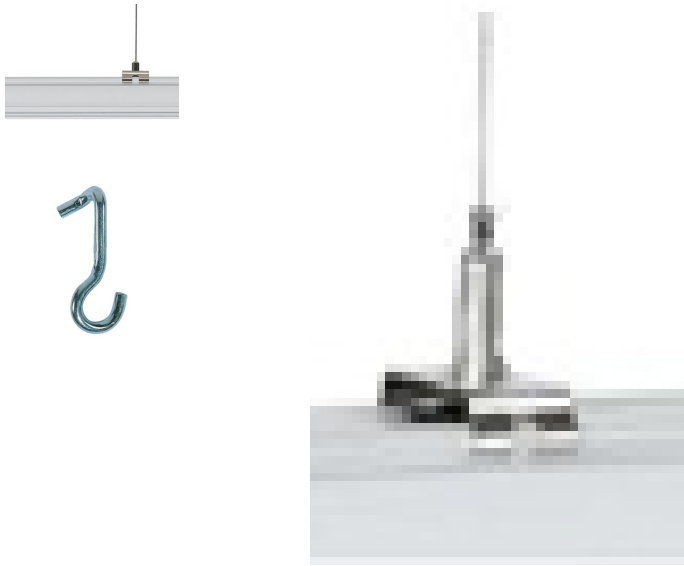

Xona Maxima Basic Suspension rope 6m with special hook

Technical Details:

Information and Downloads:

Dimensions:	2x6000 mm
Mounting:	Decke
Housing Color	silver
Housing Material:	steel
Special Feature of Housing:	Steel rope set 6m
Type of Packaging:	bag
Content Master Package:	1
Product Line:	Advance Line
Customs Tariff Number:	731290000
Certifications	CE
Barcode:	4250557820163