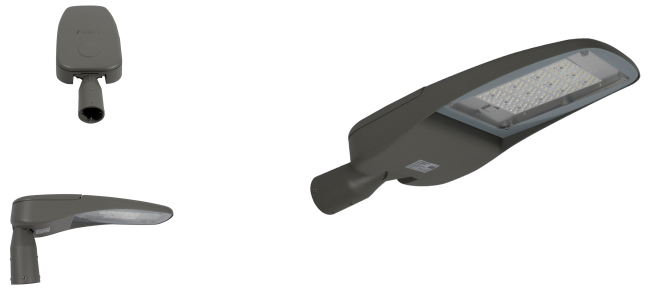

# Aversa 90-740-12900LM

## Product information "Aversa 90-740-12900LM"

### LED Street Light

The Litegear® Aversa is a versatile streetlight. It can be used on roads or parking areas. It has a high efficiency. Due to its long lifespan maintenance cost will decrease dramatically. Due to its low power consumption you will get to a quick Return on Investment. Nice sleek design and reliable LED chips guarantee an excellent performing product. Aversa has a very attractive price. It is water resistant.

## Technical Details:

Luminous Flux	12950 lm
Light Yield:	144 lm/W
Light Temperature:	4000 K
Color Rendering Index (CRI):	≥72 Ra
Color Consistency (SDCM):	5
Power Consumption:	90 W
Power Factor (PF):	0.95
Operating Hours:	>100.000 h L70/B20
Switching Cycles:	>200.000
Ignition Time:	<0,5 s
Ambient Temperature (TA):	-40°C - 55°C
Housing Material:	aluminum
Housing Color	betongrey
Coating:	lacquered
Pivot Range tilt:	90 °
Dimensions	740x306x115 mm
Net Weight:	8100 g
Warranty	5 years