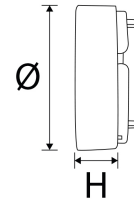

## Technical Details:

Ambient Temperature (TA):	-10°C - 40°C
---------------------------	--------------

Information and Downloads:

Dimensions:	99x111 mm
Housing Color	black
Housing Material:	plastic
Net Weight:	67 g
Weight incl. Packaging:	0.069 kg
Dimensions of Master Package:	131x326x120 mm
Product Line:	Premio Line
Warranty	3 years
Disposal Obligation:	✓
Customs Tariff Number:	9405494000
Certifications	CE
Barcode:	4250557820750
Gehäusering für Varia white	