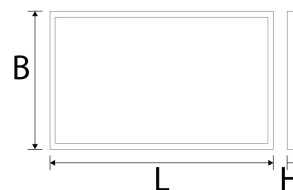

Fenestra OFFICE Rectangle MKII 12040 36-830-4000LM

Technical Details:

Luminous Flux:	4000 lm
LED Output:	36 W
Light Yield:	111 lm/W
Light Temperature:	3000 K
Light Color:	warmwhite
Color Rendering Index:	≥80 Ra
Color Consistency (SDCM):	<4
Beam Angle:	90 °
Unified Glare Rating (UGR):	<19
Light Emission:	downward
LED-Chip:	SMD 4014
Number of LED:	192
Ignition Time:	<0,5 s
Input Current:	AC 220-240VV, 50/60Hz
Power Consumption:	36 W
Contains Driver:	✓
Driver Manufacturer:	Boke
Power Factor (PF):	>0.95
Input Driver:	terminal
Output of Driver:	DC 30 - 42V, 900mA
CC/CV:	CC
Input Lamp:	plug connector
Switching Cycles:	>50.000
Electrical Protection Class:	II
Ambient Temperature (TA):	-20°C - 45°C

Dimensions:	1195x395x10 mm
Mounting:	Decke
Montageart:	recessed
IP Class:	20
IK Code:	03
Housing Color	white
Housing Color (RAL Code):	similar 9003
Housing Material:	aluminum
Coating:	lacquered
Cover:	prismatic
Net Weight:	4200 g
Type of Packaging:	box
Dimensions of Packaging:	1220x370x40
Content Master Package:	6
Product Line:	Advance Line
Warranty	5 years
Operating Hours:	50.000 h L80/B20
Disposal Obligation:	✓
Customs Tariff Number:	9405499090
Certifications	CE,TÜV,GS,ENEC,D
Barcode:	4250557821955
Geeignet für Bildschirmarbeitsplätze UGR <19	
PMMA LGP light guide plate	
PS Prismatic Diffusor	