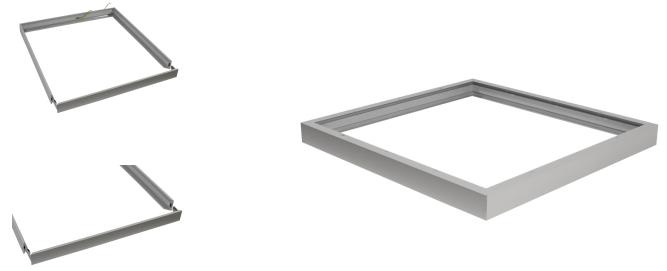

Cetara Aufbaurahmen 62,5 x 62,5cm

Product information "Cetara Aufbaurahmen 62,5 x 62,5cm"

Installation frame for LED-Panels
flat, universal Surface mounting panel frame, made of aluminum
tool free, pluggable assembling with corner plugs
electrical ground wire
Suitable for LED-Panels in Germany size: 622 x 622 x 12mm
easy and fast installation, very convenient and time saving, just slide in
the panel from the side

Technical Details:

Housing Material:	aluminum
Housing Color	white
Coating:	lacquered
Dimensions	625x625x50 mm
Net Weight:	850 g
Warranty	5 years

Information and Downloads: