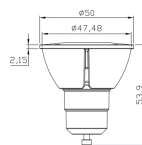

LENSEO PAR16 GU10 6,5-927-500LM

Product information "LENSEO PAR16 GU10 6,5-927-500LM"

Litegear® Retrofit GU10 LED lamp

- The perfect replacement for conventional 50W halogen lamps with GU10 base
- Best color rendering: > 90% and optimized red color rendering R9 (red) > 50%
- Different beam angles available: 13 °, 36 °
- Perfect for outdoor lights thanks to the narrow beam angle for effect lighting on facades.
- Dimmable via leading / trailing edge dimmer
- Low energy costs, long life cycle and low maintenance costs

Technical Details:

Luminous Flux	500 lm
Light Yield:	79 lm/W
Light Temperature:	2700 K
Color Rendering Index (CRI)	≥92 Ra
Color Consistency (SDCM):	3
Power Consumption:	6 W
Power Factor (PF):	0.9
Operating Hours:	>35.000 h L80/B20
Switching Cycles:	>20.000
Ignition Time:	<0,5 s
Ambient Temperature (TA):	-20°C - 40°C
Energy Efficiency Class:	F
Housing Material:	aluminum
Housing Color	black
Coating:	lacquered
Dimensions	50x54 mm
Net Weight:	71 g
Warranty	3 years