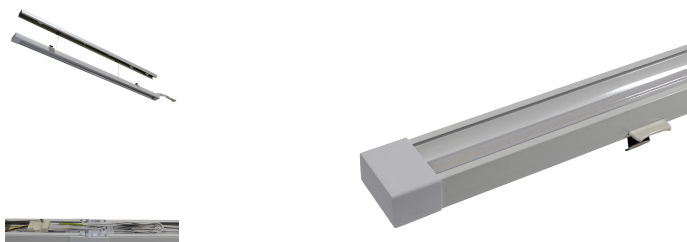

VERSALINK 1500 75W-840-12000LM Flood Dali DIM

Technical Details:

Luminous Flux:	11250 lm
Light Yield:	150 lm/W
Light Temperature:	4000 K
Light Color:	neutralwhite
Color Rendering Index:	≥80 Ra
Color Consistency (SDCM):	<4
Beam Angle:	90 °
Light Emission:	downward
Dimmable:	✓
Method of Dimming:	DALI,Push-Dim
LED-Chip:	SMD 2835
Ignition Time:	<0,5 s
Input Current:	AC 200-240V, 50/60Hz
Power Consumption:	75 W
Contains Driver:	✓
Driver Manufacturer:	Osram
Power Factor (PF):	>0.95
Input Driver:	terminal
CC/CV:	CC
Output Current Adjustable:	✓
Input Lamp:	plug connector
Switching Cycles:	>1.000.000
Electrical Protection Class:	I
Compatible with Emergency Current:	✓
Ambient Temperature (TA):	-20°C - 45°C
Storage Temperature:	-20°C - 55°C

Dimensions:	1531x69x36,5 mm
Mounting:	Decke
Montageart:	surface mounted
IP Class:	20
IK Code:	08
Housing Color	white
Housing Material:	aluminum
Coating:	powder-coated
Special Feature of Housing:	PC Linse
Cover:	klar mit Linsen
Net Weight:	1950 g
Type of Packaging:	box
Weight incl. Packaging:	1.95 kg
Product Line:	Advance Line
Warranty	5 years
Operating Hours:	50.000 h L80/B10
Disposal Obligation:	✓
Customs Tariff Number:	9405499090
Certifications	CE,LM80
Barcode:	4250557820668
Einfache Montage in 22 verschiedene Tragprofile	
optionale Batterienotlichtmodule lieferbar	
Dali dim, Osram LED driver	
7-adrige Verdrahtung/7 wire cable tree	
easy installation, fits into 22 different trunks	