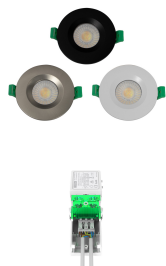

PARAFLECTA Downlight 8-38-827/857-760LM IP65 front

Technical Details:

Luminous Flux:	760 lm
LED Output:	7.5 W
Light Yield:	95 lm/W
Light Temperature:	2700, 3000, 4000, 5700 K
Light Color:	CCT Select
Color Rendering Index:	≥80 Ra
Color Consistency (SDCM):	<5
Beam Angle:	38 °
Light Emission:	downward
Dimmable:	✓
Method of Dimming:	"Triac Phasenan-/abschnitt"
LED-Chip:	SMD2835
Ignition Time:	<0,5 s
Input Current:	AC 220 - 240V, 50/60Hz
Power Consumption:	Power Select (5, 8 W)
Contains Driver:	✓
Driver Manufacturer:	Litegear
Input Driver:	terminal
CC/CV:	CC
Output Current Adjustable:	✓
Input Lamp:	plug connector
Switching Cycles:	>50.000
Electrical Protection Class:	II
Loop-Through Cabling:	✓
Ambient Temperature (TA):	-20°C - 45°C
Storage Temperature:	-40°C - 60°C

Dimensions:	90x45 mm
Cut-Out Dimensions:	65-70 mm
Mounting:	Decke
Montageart:	recessed
IP Class:	20 (65 room side)
IK Code:	10
Housing Color	black/white
Housing Material:	Aluminium/plastic
Coating:	lacquered
Cover:	Lens
Net Weight:	260 g
Type of Packaging:	box
Dimensions of Packaging:	102x101x101
Weight incl. Packaging:	0.318 kg
Content Master Package:	48
Dimensions of Master Package:	410x315x360 mm
Weight Master Package:	14,5 kg
Product Line:	Advance Line
Warranty	3 years
Operating Hours:	50.000 h L80/B20
Disposal Obligation:	✓
Customs Tariff Number:	9405119090
Certifications	CE,LM80,ERP
Barcode:	4250557822563
Universelles, modulares Downlight	
wechselbare Frontblende (nicht enthalten)	
kompatibel mit den meisten Phasenan-/abschnittsdimm	
compatible with most Triac dimmer	
flickerfree and fire rated downlight	