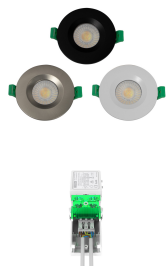

PARAFLECTA Downlight 8-60-827/857-760LM IP65 front

Technical Details:

Luminous Flux:	760 lm
LED Output:	7.5 W
Light Yield:	95 lm/W
Light Temperature:	2700, 3000, 4000, 5700 K
Light Color:	CCT Select
Color Rendering Index:	≥80 Ra
Color Consistency (SDCM):	<5
Beam Angle:	60 °
Light Emission:	downward
Dimmable:	✓
Method of Dimming:	"Triac Phasenan-/abschnitt"
LED-Chip:	SMD2835
Ignition Time:	<0,5 s
Input Current:	AC 220 - 240V, 50/60Hz
Power Consumption:	Power Select (5, 8 W)
Contains Driver:	✓
Driver Manufacturer:	Litegear
Input Driver:	terminal
CC/CV:	CC
Output Current Adjustable:	✓
Input Lamp:	plug connector
Switching Cycles:	>50.000
Electrical Protection Class:	II
Loop-Through Cabling:	✓
Ambient Temperature (TA):	-20°C - 45°C
Storage Temperature:	-40°C - 60°C

Dimensions:	90x45 mm
Cut-Out Dimensions:	65-70 mm
Mounting:	Decke
Montageart:	recessed
IP Class:	20 (65 room side)
IK Code:	10
Housing Color	black/white
Housing Material:	Aluminium/plastic
Coating:	lacquered
Cover:	Lens
Net Weight:	260 g
Type of Packaging:	box
Dimensions of Packaging:	100x100x85
Weight incl. Packaging:	0.318 kg
Content Master Package:	48
Dimensions of Master Package:	410x315x360 mm
Weight Master Package:	14,5 kg
Product Line:	Advance Line
Warranty	3 years
Operating Hours:	50.000 h L80/B20
Disposal Obligation:	✓
Customs Tariff Number:	9405119090
Certifications	CE,LM80,ERP
Barcode:	4250557822570
Universelles, modulares Downlight	
wechselbare Frontblende (nicht enthalten)	
kompatibel mit den meisten Phasenan-/abschnittsdimm	
compatible with most Triac dimmer	
flickerfree and fire rated downlight	