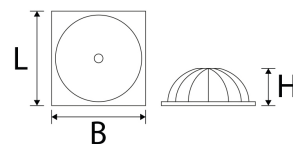

CIELLA LED-Unit 27-830/840-WH 3730lm

Technical Details:

Luminous Flux:	3730 lm
Light Yield:	124 lm/W
Light Color:	dualwhite
Color Rendering Index:	≥80 Ra
Color Consistency (SDCM):	<4
Beam Angle:	120 °
Light Emission:	downward
LED-Chip:	SMD
Ignition Time:	<0,5 s
Input Current:	AC 220-240V, 50/60Hz
Power Consumption:	30 W
Contains Driver:	✓
Driver Manufacturer:	KGP
Power Factor (PF):	>0.95
Input Driver:	Kabel mit Terminal
Output of Driver:	DC 30 - 42V, 350-700mA
CC/CV:	CC
Input Lamp:	cable with plug
Switching Cycles:	>100.000
Electrical Protection Class:	II
Ambient Temperature (TA):	-20°C - 40°C
Storage Temperature:	-40°C - 60°C

Dimensions:	148x99 mm
Mounting:	Decke
Montageart:	recessed
IP Class:	20 (44 room side)
IK Code:	08
Housing Color	black/white
Housing Material:	aluminum
Coating:	lacquered
Net Weight:	789 g
Type of Packaging:	box
Dimensions of Packaging:	177x152x142
Weight incl. Packaging:	0.886 kg
Content Master Package:	20
Dimensions of Master Package:	780x200x590 mm
Weight Master Package:	18 kg
Product Line:	Advance Line
Warranty	5 years
Operating Hours:	70.000 h L80/B20
Disposal Obligation:	✓
Customs Tariff Number:	9405119090
Certifications	CE,D
Barcode:	4250557824093
CCT Select:	3000, 3500, 4000K
Power Select:	15-30W, max. 3650lm >120lm/W
elektr. Anschlußdose für Durchgangsverdrahtung	
modulare Bauweise, kombinierbar mit Deckenringen	