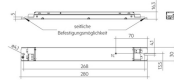

Kompakter, linearer Driver Feuchtraumleuchten