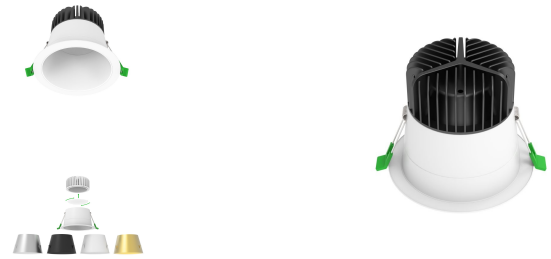

CIELLA MEDI Deckeneinbauring 90-100mm Ausschnitt

Product information "CIELLA MEDI Deckeneinbauring 90-100mm Ausschnitt"

LED downlight ring

Ciella Media recessed ceiling ring to adapt the optional Ciella LED-Modul: 110mm, for cutouts 90-100mm

Description of Ciella LED unit / system:

Litegear® Ciella LED module for combination with different ceiling mounting rings from 110 to 160mm in diameter. LED unit with switchable light colour: 2700, 3000, 3500, 4000 Kelvin using a switch. High system efficiency >120lm/W, thus Bafa eligible for refurbishment of existing buildings. Pluggable LED power supply with removable terminal box for through-wiring. The Ciella Medi system is a lighting system for the renovation of ceiling openings of different sizes. You will receive 3 different ceiling rings for 90-110mm, 115-125mm, 140-150mm ceiling cut-outs. For this Outer ring you need additional the interchangeable reflector inlay. It is available in white, black, chrome and gold. The LED module is turned onto the ceiling rings without tools. Power selectable LED driver from 7-15W in 4 steps.

Areas of application: Refurbishment of built-in lights with energy-saving lamps. once or twice 8-26W CFL G23/G24.

Corridors, offices, sales areas, walkways, hotels, sanitary areas, changing rooms, warehouses, ancillary rooms, restaurants, canteens

Technical Details:

Housing Material:	aluminum
Housing Color	white
Coating:	lacquered
Dimensions	110x54 mm
Cut-Out Dimensions	90-100 mm
Warranty	3 years

Information and Downloads: