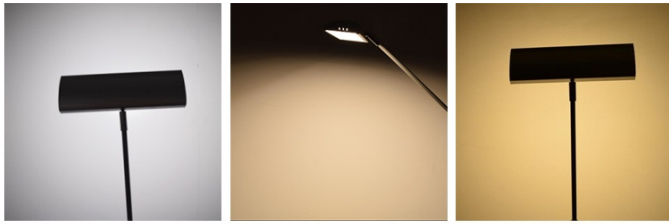

# PICTURA Display Light 35-830/840/857-3800lm max.

Pure white 5700K

Natural white 4000K

warm white 3000K

## Product information "PICTURA Display Light 35-830/840/857-3800lm max."

LED Display flood light

- longlasting LED display luminaire with arm
- vertical adjustable light head
- CCT select: 3000, 4000, 5700 Kelvin switchable
- IEC link connectors integrated in the base: IEC male/female C13/C14
- low power consumption just 35W and high luminous flux >3400lm
- incl. power cord Schuko to IED female 1,5m 3 x 1,5mm<sup>2</sup>
- max. 10 lamps can be daisy chained on one feed in cable.
- adjustable holder clamp
- various display adapters and accessories available

## Technical Details:

Luminous Flux	3800 lm
Light Yield:	109 lm/W
Light Temperature:	3000, 4000, 5700 K
Color Rendering Index (CRI)	≥80 Ra
Color Consistency (SDCM):	5
Power Consumption:	35 W
Power Factor (PF):	0.9
Operating Hours:	>50.000 h L80/B20
Switching Cycles:	>100.000
Ignition Time:	<0,5 s
Ambient Temperature (TA):	-10°C - 40°C
Housing Material:	aluminum
Housing Color	silver
Coating:	powder-coated
Pivot Range tilt:	80 °
Dimensions	525x163x39 mm
Net Weight:	950 g
Warranty	3 years