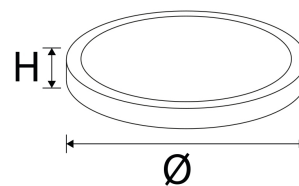

# Wega Circle 1000-100-840-10000LM DALI DIM

## Technical Details:

Luminous Flux:	10000 lm
LED Output:	95 W
Light Yield:	100 lm/W
Light Temperature:	4000 K
Light Color:	neutralwhite
Color Rendering Index:	≥80 Ra
Color Consistency (SDCM):	<4
Beam Angle:	110 °
Unified Glare Rating (UGR):	<21
Light Emission:	downward
Dimmable:	✓
Method of Dimming:	DALI
LED-Chip:	SMD 2835
Ignition Time:	<0,5 s
Input Current:	AC 220 - 240V, 50/60Hz
Power Consumption:	100 W
Contains Driver:	✓
Driver Manufacturer:	Inventronics
Power Factor (PF):	>0.9
Input Driver:	terminal
CC/CV:	CC
Input Lamp:	Terminal
Switching Cycles:	>100.000
Electrical Protection Class:	I
Compatible with Emergency Current:	✓
Ambient Temperature (TA):	-20°C - 45°C
Storage Temperature:	-20°C - 55°C

Dimensions:	1000x82 mm
Mounting:	ceiling,wall
Montageart:	surface mounted
IP Class:	20
IK Code:	03
Housing Color	black
Housing Material:	aluminum
Coating:	powder-coated
Cover:	prismatic
Net Weight:	15470 g
Type of Packaging:	box
Weight incl. Packaging:	18.22 kg
Content Master Package:	1
Dimensions of Master Package:	1060x120x1060 mm
Weight Master Package:	18,22 kg
Product Line:	Advance Line
Warranty	5 years
Operating Hours:	50.000 h L80/B20
Disposal Obligation:	✓
Customs Tariff Number:	9405423990
Certifications	CE,SELV
Barcode:	4250557823188
mit opt. Zubehör als Pendelleuchte zu verwenden	
Can be used with opt. accessories as pendant light	
Fangseil und Drehhalterung	
Dali dimmbarer Treiber	