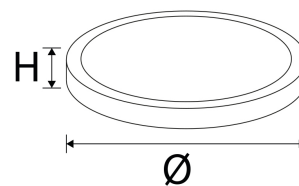

# Wega Circle 600-60-840-6000LM DALI DIM

## Technical Details:

Luminous Flux:	6000 lm
Light Yield:	100 lm/W
Light Temperature:	4000 K
Light Color:	neutralwhite
Color Rendering Index:	≥80 Ra
Color Consistency (SDCM):	<4
Beam Angle:	110 °
Unified Glare Rating (UGR):	<22
Light Emission:	downward
Dimmable:	✓
Method of Dimming:	DALI
LED-Chip:	SMD 2835
Ignition Time:	<0,5 s
Input Current:	AC 220 - 240V, 50/60Hz
Power Consumption:	60 W
Contains Driver:	✓
Driver Manufacturer:	AAA
Power Factor (PF):	>0.9
Input Driver:	terminal
CC/CV:	CC
Input Lamp:	Terminal
Switching Cycles:	>100.000
Electrical Protection Class:	II
Ambient Temperature (TA):	-20°C - 45°C
Storage Temperature:	-20°C - 55°C

Dimensions:	600x62 mm
Mounting:	ceiling,wall
Montageart:	surface mounted
IP Class:	20
IK Code:	03
Housing Color	black
Housing Material:	aluminum
Coating:	powder-coated
Cover:	prismatic
Net Weight:	5200 g
Type of Packaging:	box
Dimensions of Packaging:	645x80x630
Weight incl. Packaging:	6.1 kg
Content Master Package:	2
Dimensions of Master Package:	650x185x655 mm
Weight Master Package:	13,3 kg
Product Line:	Advance Line
Warranty	5 years
Operating Hours:	50.000 h L80/B20
Disposal Obligation:	✓
Customs Tariff Number:	9405423990
Certifications	CE,SELV,D
Barcode:	4250557823201
mit opt. Zubehör als Pendelleuchte zu verwenden	
Can be used with opt. accessories as pendant light	
Fangseil und Drehhalterung	
dimmbarer 0-10V Treiber	