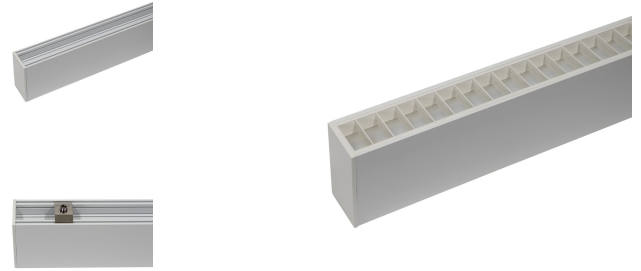

DURATA LINE 30-840-2400LM NB Dali Dim

Product information "DURATA LINE 30-840-2400LM NB Dali Dim"

Linear Office LED light line system

Durata Line is a modular LED light line system for offices, schools and retail spaces. The lights can be fastened directly to the ceiling with clips or suspended using steel cable sets. Durata Line is available in different versions such as different beam angles, light colors and optimized glare control, for example for computer workstations. Available housing colors: black or white

Technical specifications:

- modular light line system for Office, shop or schools
- High energy savings through high system efficiency of up to 105 lumens / watt
- optionally also available with dimmable drivers
- eye-friendly optics with optimized glare control UGR < 19 and flicker-free light

selectable beam angle:

100 ° UGR: 20, 70 ° UGR < 19 ;, 66 ° UGR < 13, 43 ° UGR < 6, asymmetric 60 °

Technical Details:

Luminous Flux	2400 lm
Light Yield:	80 lm/W
Light Temperature:	4000 K
Color Rendering Index (CRI)	≥80 Ra
Color Consistency (SDCM):	4
Power Consumption:	30 W
Power Factor (PF):	0.95
Operating Hours:	>50.000 h L80/B20
Switching Cycles:	>100.000
Ignition Time:	<0,5 s
Ambient Temperature (TA):	-10°C - 40°C
Housing Material:	aluminum
Housing Color	white
Coating:	powder-coated
Dimensions	1550x50x95 mm
Net Weight:	2810 g
Warranty	5 years