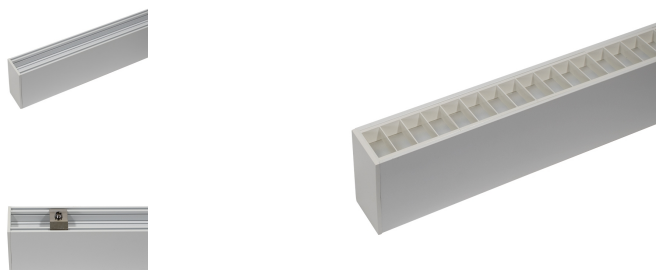

DURATA LINE 30-840-2400LM NB Dali Dim

Technical Details:

Luminous Flux:	2400 lm
LED Output:	29 W
Light Yield:	80 lm/W
Light Temperature:	4000 K
Light Color:	neutralwhite
Color Rendering Index:	≥80 Ra
Color Consistency (SDCM):	<4
Beam Angle:	60 °
Unified Glare Rating (UGR):	<13
Light Emission:	downward
Dimmable:	✓
Method of Dimming:	DALI
LED-Chip Manufacturer:	San'an
LED-Chip:	SMD 2835
Ignition Time:	<0,5 s
Input Current:	AC 200-240V, 50/60Hz
Power Consumption:	30 W
Driver Manufacturer:	Boke
Power Factor (PF):	>0.95
Input Driver:	plug connector
Output of Driver:	DC 38V, 800mA
CC/CV:	CC
Input Lamp:	plug connector
Switching Cycles:	>100.000
Electrical Protection Class:	I
Ambient Temperature (TA):	-10°C - 40°C
Storage Temperature:	-20°C - 55°C

Dimensions:	1550x50x95 mm
Mounting:	Decke
Montageart:	surface mounted
IP Class:	20
IK Code:	07
Housing Color	white
Housing Material:	aluminum
Coating:	powder-coated
Special Feature of Housing:	modular
Cover:	frost mit Raster
Net Weight:	2810 g
Type of Packaging:	box
Dimensions of Packaging:	1560x60x105
Weight incl. Packaging:	3.04 kg
Content Master Package:	8
Dimensions of Master Package:	1580x265x245 mm
Weight Master Package:	26,5 kg
Product Line:	Advance Line
Warranty	5 years
Operating Hours:	50.000 h L80/B20
Disposal Obligation:	✓
Customs Tariff Number:	9405499090
Certifications	CE,D
Barcode:	4250557824659
Elegante, modulare Lichtlinienleuchte für Büros	
Dali dimmbare Treiber enthalten	
optional 5 unterschiedliche LED-Optiken lieferbar	
Für Bildschirmarbeitsplätze geeignet	
Zuleitung 1,5m black 3 x 0,75mm ²	