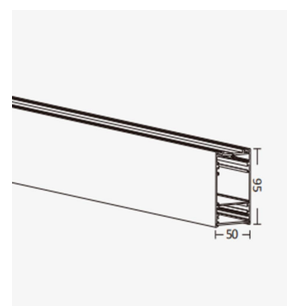

DURATA LINE 30-840-2400LM NB Dali Dim

Technical Details:

Luminous Flux:	2400 lm
LED Output:	29 W
Light Yield:	80 lm/W
Light Temperature:	4000 K
Light Color:	neutralwhite
Color Rendering Index:	≥80 Ra
Color Consistency (SDCM):	<4
Beam Angle:	60 °
Unified Glare Rating (UGR):	<13
Light Emission:	downward
Dimmable:	✓
Method of Dimming:	DALI
LED-Chip Manufacturer:	San'an
LED-Chip:	SMD 2835
Ignition Time:	<0,5 s
Input Current:	AC 200-240V, 50/60Hz
Power Consumption:	30 W
Driver Manufacturer:	Boke
Power Factor (PF):	>0.95
Input Driver:	plug connector
Output of Driver:	DC 38V, 800mA
CC/CV:	CC
Input Lamp:	plug connector
Switching Cycles:	>100.000
Electrical Protection Class:	I
Ambient Temperature (TA):	-10°C - 40°C
Storage Temperature:	-20°C - 55°C

Dimensions:	1550x50x95 mm
Mounting:	Decke
Montageart:	surface mounted
IP Class:	20
IK Code:	07
Housing Color	white
Housing Material:	aluminum
Coating:	powder-coated
Special Feature of Housing:	modular
Cover:	frost mit Raster
Net Weight:	2810 g
Type of Packaging:	box
Dimensions of Packaging:	1560x60x105
Weight incl. Packaging:	3.04 kg
Content Master Package:	8
Dimensions of Master Package:	1580x265x245 mm
Weight Master Package:	26,5 kg
Product Line:	Advance Line
Warranty	5 years
Operating Hours:	50.000 h L80/B20
Disposal Obligation:	✓
Customs Tariff Number:	9405499090
Certifications	CE,D
Barcode:	4250557824659
Elegante, modulare Lichtlinienleuchte für Büros	
Dali dimmbare Treiber enthalten	
optional 5 unterschiedliche LED-Optiken lieferbar	
Für Bildschirmarbeitsplätze geeignet	
Zuleitung 1,5m black 3 x 0,75mm ²	