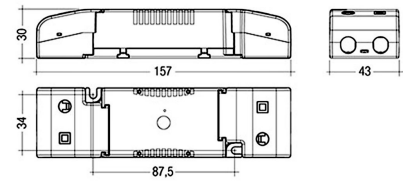

Tridonic TALEXXconverter ACU SC 43x30mm CLIP-ON SR SET

Technical Details:

Driver Manufacturer:	Tridonic
----------------------	----------

Information and Downloads:

IP Class:	20
Housing Color	white
Housing Material:	plastic
Weight incl. Packaging:	0.256 kg
Content Master Package:	10
Customs Tariff Number:	8504408390
Certifications	CE
Barcode:	9006210556888