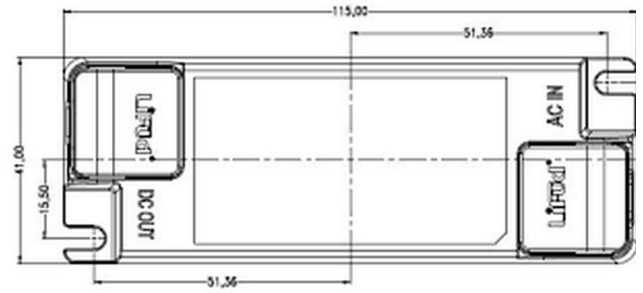

Lifud GIF030YA(H)0650H

Technical Details:

Method of Dimming:	1-10V,DALI,PWM,Push-Dim
Input Current:	AC 220 - 240V, 50/60Hz
Power Consumption:	26 W
Power Factor (PF):	>0.94
Input Driver:	terminal
Output of Driver:	DC 33 - 40V, 650mA
CC/CV:	CC
Output Current Adjustable:	✓
Switching Cycles:	>100.000
Electrical Protection Class:	II
Ambient Temperature (TA):	-30°C - 50°C

Dimensions:	115x41x28 mm
IP Class:	20
Housing Color	white
Housing Material:	plastic
Special Feature of Housing:	Selectable output current
Net Weight:	100 g
Type of Packaging:	box
Content Master Package:	84
Dimensions of Master Package:	390x290x210 mm
Weight Master Package:	8,72 kg
Product Line:	Advance Line
Warranty	5 years
Operating Hours:	50.000 h TC<80°C
Disposal Obligation:	✓
Customs Tariff Number:	8504408390
Certifications	CE,TÜV,SELV
Barcode:	4250557816692
ideal für Panels und Downlights	

Information and Downloads: