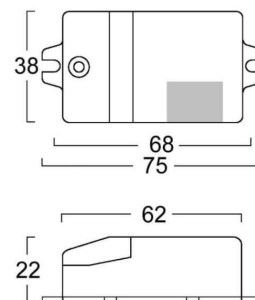

Casambi Smart Wireless auf DALI Dimmer Ausgang Adapter