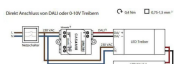

Casambi Smart Wireless auf DALI Dimmer Ausgang Adapter