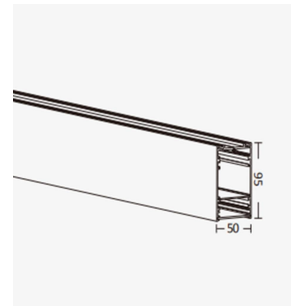

# DURATA LINE 30-840-2400LM NB Dali Dim

Dimensions:	1550x50x95 mm
Mounting:	Decke
Montageart:	surface mounted
IP Class:	20
Housing Color	black
Housing Material:	aluminum
Coating:	powder-coated
Special Feature of Housing:	modular
Cover:	frost mit Raster
Net Weight:	2810 g
Type of Packaging:	box
Dimensions of Packaging:	1560x60x105
Weight incl. Packaging:	3.04 kg
Content Master Package:	8
Dimensions of Master Package:	1580x265x245 mm
Weight Master Package:	26,5 kg
Product Line:	Advance Line
Warranty	5 years
Operating Hours:	50.000 h L80/B20
Disposal Obligation:	✓
Customs Tariff Number:	9405499090
Certifications	CE,D
Elegante, modulare Lichtlinienleuchte für Büros	
Dali dimmbare Treiber enthalten	
optional 5 unterschiedliche LED-Optiken lieferbar	
Für Bildschirmarbeitsplätze geeignet	
Zuleitung 1,5m black 3 x 0,75mm <sup>2</sup>	