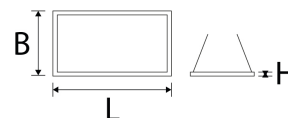

Vivra Style 36-840-4000LM 0-10V DIM WH

Technical Details:

Luminous Flux:	4000 lm
LED Output:	34 W
Light Yield:	114 lm/W
Light Temperature:	4000 K
Light Color:	neutralwhite
Color Rendering Index:	≥81 Ra
Color Consistency (SDCM):	<1
Beam Angle:	110 °
Unified Glare Rating (UGR):	<19
Light Emission:	
Dimmable:	✓
Method of Dimming:	1-10V
LED-Chip Manufacturer:	Jifei
LED-Chip:	SMD 2835
Ignition Time:	<0,5 s
Input Current:	AC 220 - 240V, 50/60Hz
Power Consumption:	35 W
Contains Driver:	✓
Power Factor (PF):	>0.95
Input Driver:	cable with flying leads
CC/CV:	CC
Input Lamp:	cable with flying leads
Switching Cycles:	>100.000
Electrical Protection Class:	II
Ambient Temperature (TA):	-20°C - 40°C
Storage Temperature:	-40°C - 55°C

Dimensions:	1200x300x22 mm
Mounting:	Decke
Montageart:	surface mounted
IP Class:	20
Housing Color	white
Housing Material:	aluminum
Coating:	powder-coated
Special Feature of Housing:	Driver built into frame
Net Weight:	2929 g
Type of Packaging:	box
Dimensions of Packaging:	1390x70x355
Weight incl. Packaging:	3.596 kg
Content Master Package:	4
Dimensions of Master Package:	1410x315x365 mm
Weight Master Package:	15,43 kg
Product Line:	Advance Line
Warranty	3 years
Operating Hours:	50.000 h L80/B20
Disposal Obligation:	✓
Customs Tariff Number:	9405409990
Certifications	CE,D
Barcode:	4250557819693
Lichtaustritt: 30% nach oben, 70% nach unten	
light distribution: 30% up, 70% down	
Inkl. Anschlussrossette	
inkl. terminal box	
Dimmbar	