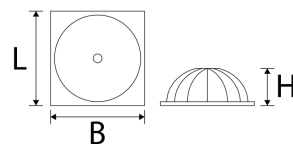

# CIELLA Deckeneinbauring 285-300mm Ausschnitt

## Technical Details:

Information and Downloads:

Dimensions:	305x64 mm
Installation Depth:	161 mm
Cut-Out Dimensions:	280-290 mm
Mounting:	Decke
Montageart:	recessed
IP Class:	20
Housing Color	white
Housing Material:	aluminum
Coating:	lacquered
Net Weight:	551 g
Type of Packaging:	box
Weight incl. Packaging:	0.707 kg
Content Master Package:	10
Dimensions of Master Package:	65,2x37x33,5 mm
Weight Master Package:	7,89 kg
Product Line:	Advance Line
Warranty	5 years
Disposal Obligation:	✓
Customs Tariff Number:	9405499090
Certifications	CE,D
Barcode:	4250557824130
Deckenring zu Ciella LED-Modul 305mm	
modulare Bauweise, kombinierbar mit LED-Modul 30W	