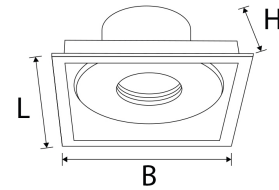

Plaja Frame Single Beam Square

Technical Details:

Light Emission:	downward
Ambient Temperature (TA):	-10°C - 40°C

Information and Downloads:

Dimensions:	111x111x54 mm
Installation Depth:	52 mm
Cut-Out Dimensions:	98x98 mm
Mounting:	Decke
Montageart:	recessed
Pivot Range pan:	30 °
Housing Color	black
Housing Material:	aluminum
Coating:	powder-coated
Net Weight:	156 g
Type of Packaging:	box
Weight incl. Packaging:	0.19 kg
Content Master Package:	60
Dimensions of Master Package:	500x250x385 mm
Weight Master Package:	12 kg
Warranty	2 years
Customs Tariff Number:	9405499090
Certifications	CE
Barcode:	4250557809779