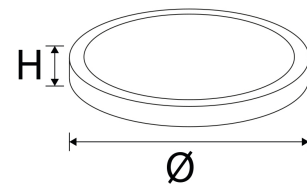

Newtura Round 500 42-840-4260LM

Technical Details:

Luminous Flux:	4260 lm
LED Output:	37 W
Light Yield:	109 lm/W
Light Temperature:	4000 K
Light Color:	neutralwhite
Color Rendering Index:	≥84 Ra
Color Consistency (SDCM):	<4
Beam Angle:	110 °
Unified Glare Rating (UGR):	<19
Light Emission:	downward
LED-Chip Manufacturer:	Samsung
LED-Chip:	SMD 2835
Number of LED:	182
Ignition Time:	<0,5 s
Input Current:	AC 220 - 240V, 50/60Hz
Power Consumption:	39 W
Contains Driver:	✓
Driver Manufacturer:	Kegu
Power Factor (PF):	>0.96
Input Driver:	terminal
Output of Driver:	DC 33-46V, 900mA
CC/CV:	CC
Input Lamp:	terminal
Switching Cycles:	>100.000
Electrical Protection Class:	II
Ambient Temperature (TA):	-20°C - 40°C

Dimensions:	500x50 mm
Mounting:	ceiling,wall
Montageart:	surface mounted
IP Class:	20 (54 room side)
IK Code:	08
Housing Color	white
Housing Material:	aluminum
Coating:	powder-coated
Cover:	opal
Net Weight:	4800 g
Type of Packaging:	box
Dimensions of Packaging:	550x550x90
Weight incl. Packaging:	6.2 kg
Content Master Package:	2
Dimensions of Master Package:	555x195x570 mm
Weight Master Package:	13,0 kg
Product Line:	Advance Line
Warranty	5 years
Operating Hours:	50.000 h L80/B20
Disposal Obligation:	✓
Customs Tariff Number:	9405409990
Certifications	CE,LM80,SELV
Barcode:	4250557810263
opt. Ausgangsleistung einstellbar: 28, 32, 36, 42W	
opt. Adjustable DC output current: 28, 32, 36, 42W	
integr. Motionssensor: optional/ on demand	
Dali Driver: optional/ on demand	
Fangseil und Drehverschluß	