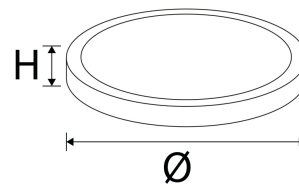

Wega Circle 600-60-830-5800LM DALI DIM

Technical Details:

Luminous Flux:	5800 lm
Light Yield:	97 lm/W
Light Temperature:	3000 K
Light Color:	warmwhite
Color Rendering Index:	≥80 Ra
Color Consistency (SDCM):	<4
Beam Angle:	110 °
Unified Glare Rating (UGR):	<22
Light Emission:	downward
Dimmable:	✓
Method of Dimming:	DALI
LED-Chip:	SMD 2835
Ignition Time:	<0,5 s
Input Current:	AC 220 - 240V, 50/60Hz
Power Consumption:	60 W
Contains Driver:	✓
Driver Manufacturer:	AAA
Power Factor (PF):	>0.95
Input Driver:	terminal
CC/CV:	CC
Input Lamp:	Terminal
Switching Cycles:	>100.000
Electrical Protection Class:	II
Ambient Temperature (TA):	-20°C - 45°C
Storage Temperature:	-20°C - 55°C

Dimensions:	600x65 mm
Mounting:	ceiling,wall
Montageart:	surface mounted
IP Class:	20
IK Code:	03
Housing Color	white
Housing Material:	aluminum
Coating:	powder-coated
Cover:	prismatic
Net Weight:	5200 g
Type of Packaging:	box
Dimensions of Packaging:	645x80x630
Weight incl. Packaging:	6.1 kg
Content Master Package:	2
Dimensions of Master Package:	650x185x655 mm
Weight Master Package:	13,3 kg
Product Line:	Advance Line
Warranty	4 years
Operating Hours:	50.000 h L80/B20
Disposal Obligation:	✓
Customs Tariff Number:	9405409990
Certifications	CE,SELV,D
Barcode:	4250557823355
mit opt. Zubehör als Pendelleuchte zu verwenden	
Can be used with opt. accessories as pendant light	
Fangseil und Drehhalterung	
dimmbarer 0-10V Treiber	